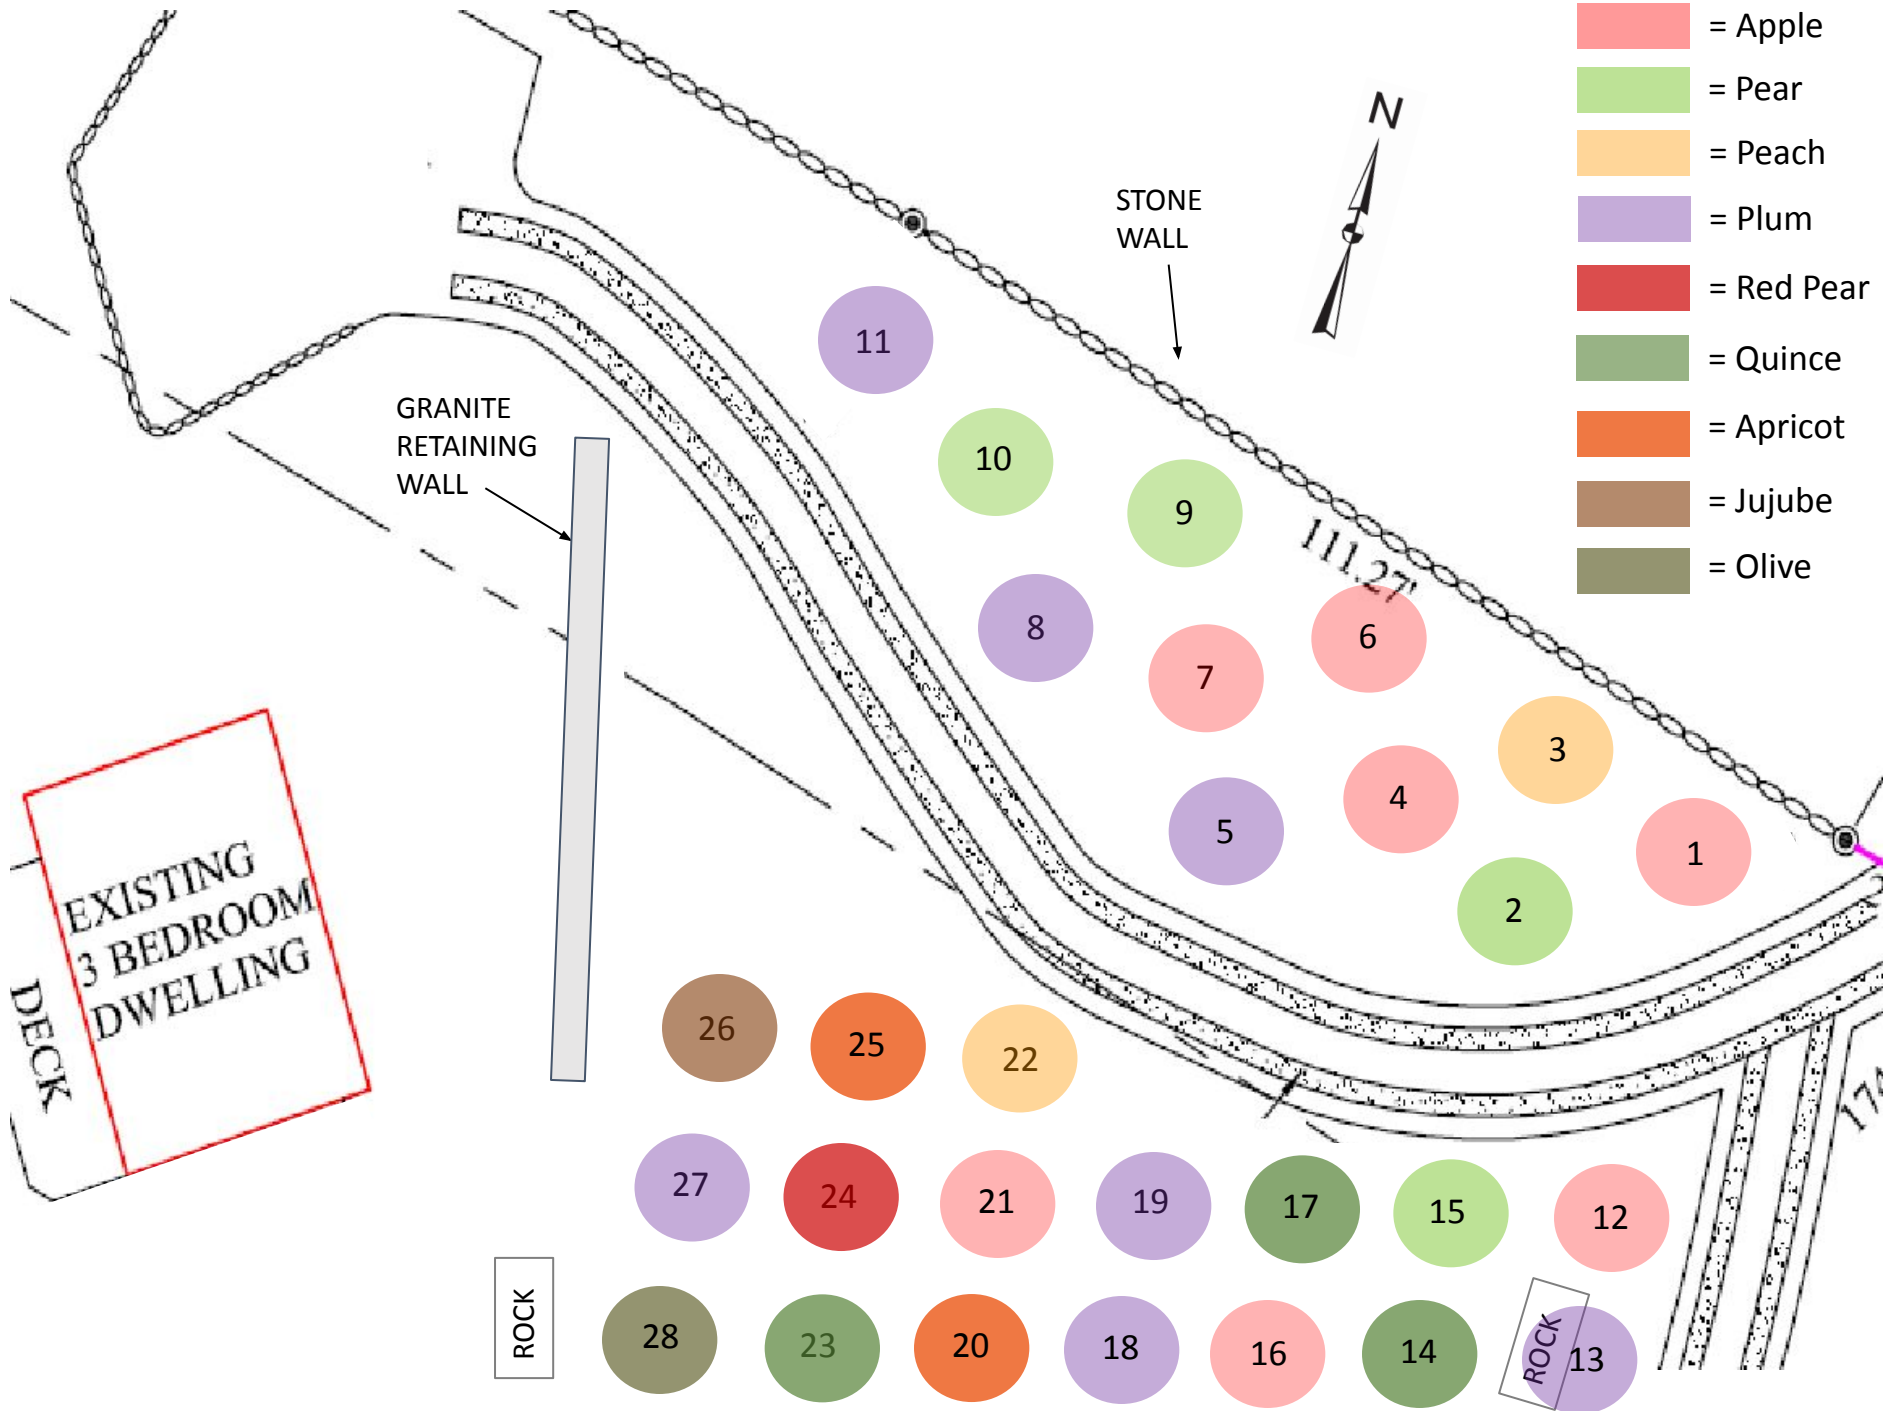

- = Apple
- = Pear
- = Peach
- = Plum
- = Red Pear
- = Quince
- = Apricot
- = Jujube
- = Olive

EXISTING
 3 BEDROOM
 DWELLING
 DECK

GRANITE
 RETAINING
 WALL

STONE
 WALL

N

111.27'

ROCK

ROCK

- 11
- 10
- 9
- 8
- 7
- 6
- 5
- 4
- 3
- 2
- 1
- 26
- 25
- 22
- 27
- 24
- 21
- 19
- 17
- 15
- 12
- 28
- 23
- 20
- 18
- 16
- 14
- 13